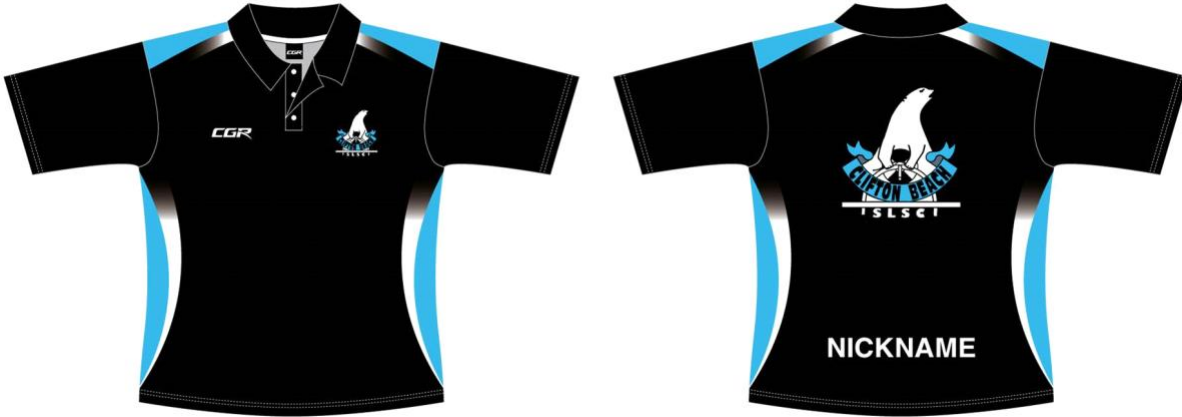

Child

| Size | 4K | 6K | 8K | 10K | 12K | 14K |
|------------|----|----|----|-----|-----|-----|
| Half Chest | 37 | 39 | 41 | 43 | 45 | 47 |
| Length | 44 | 48 | 52 | 56 | 60 | 64 |

Surf Jacket

Weather proof with black polar fleece lining, hood in collar, white piping, logo on front, "Clifton Beach SLSC" on back. Are large sizes. Recommended to order size smaller.

Polo Top

Women sizes are more fitted

Surf Jacket

Hoodie

Polar Fleece Jacket

CLIFTON BEACH SLSC

Logo on back